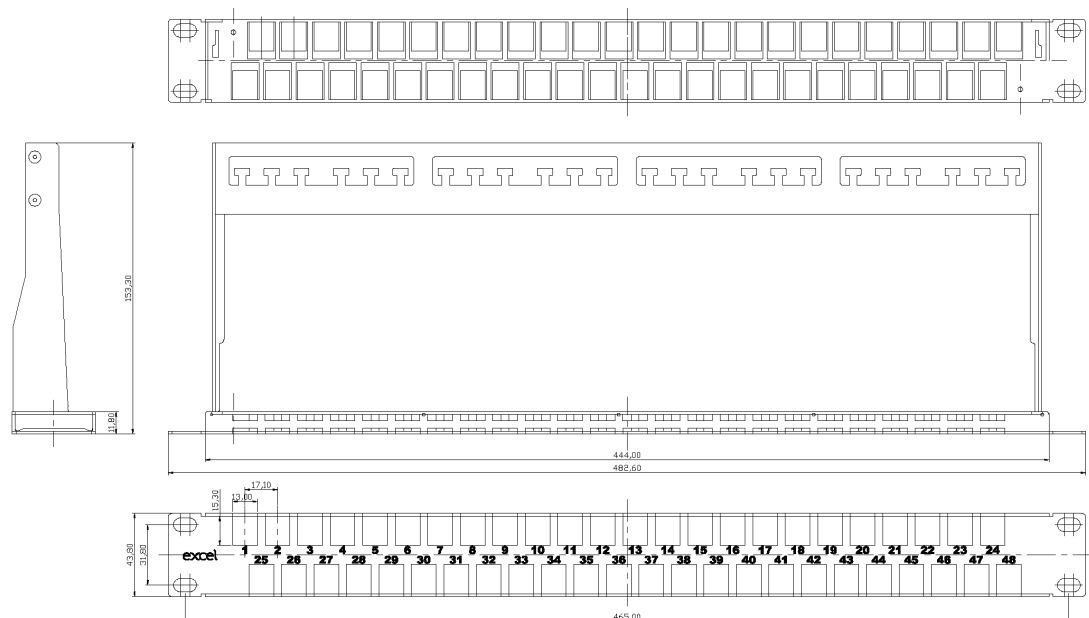

Each row houses 24 Keystone jacks positioned back to back giving the highest density possible whilst allowing good access for patching and un-patching and allows any individual jack to be removed if required.

Product Specifications

Feature	Values
Suitable for number of outlets / modules	48
Category	Keystone jack dependent
Number of rack units (RU)	1
Colour	Other
Mounting method	19 inch mounting
Height	43.8 mm
Width	482.5 mm
Depth	153.3 mm

Excel Unloaded 48 Screened Port Keystone Patch Panel Frame 1U Chrome

Item Code: 100-042

Product drawing

Standards

Applicable standard	Detail
EIA-310-D	Cabinets, Racks, Panels, and Associated Equipment
RoHS	Restriction of Hazardous Substances - Compliant
WFD	Compliant to Waste Framework Directive
SCIP	Compliant - Does Not Contain Substances of Concern in Products

Part Number Table

Part Number	Description
100-042	Excel Unloaded 48 Screened Port Keystone Patch Panel Frame 1U Chrome
100-050	Excel Unloaded 48 Unscreened Port Keystone Patch Panel Frame 1U Black

Excel is a world class premium performing end to end infrastructure solution designed, Manufactured, supported and delivered without compromise.